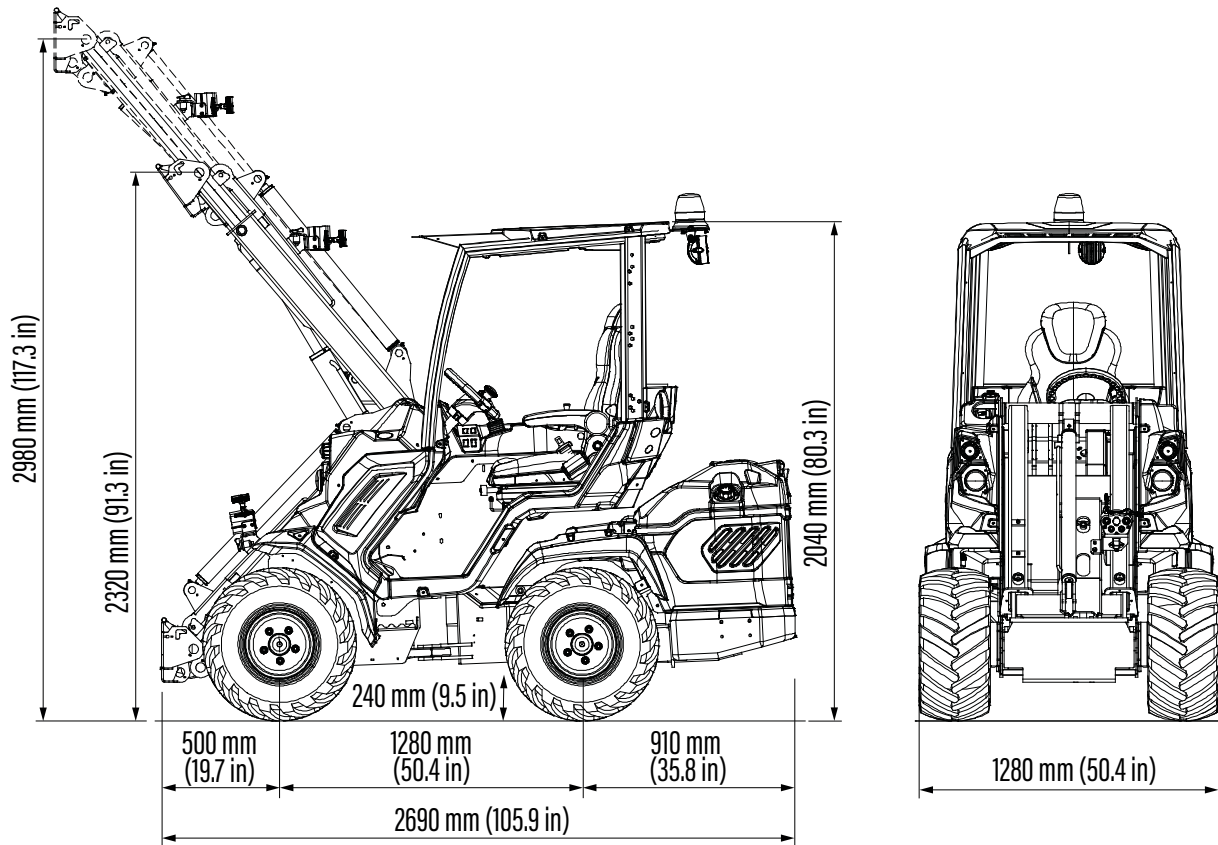

EZ SERIES: EZ7

<http://tiny.cc/EZ7seriesEN>

 MAX LIFTING CAPACITY 1650 kg	 BATTERY CAPACITY 16,5 kWh	 SPEED 12 km/h	 FLOW RATE 35 l/min	 LIFT HEIGHT 2,9 m
--	---	---	--	---

Model	EZ 7
Transmission	Hydrostatic
Drive speed (max.) ⁽¹⁾	12 km/h (7.5 mph)
Aux. hydraulics oil flow	35 l/min (9.3 GPM)
Max. lifting height	2,90 m (114 in)
Tipping load, max. ⁽²⁾	2070 kg (4563 lbs)
Lifting capacity straight, max. ⁽³⁾	1650 kg (3637 lbs)
Breakout force / 50 cm	1700 kg (3748 lbs)
Pushing force (c)	2050 kgf (2050 kp)
Average ground pressure (w/standard tires)	1135 kg/m ² (232 lbs/sqft)
Turning radius: inside/outside	825/2090 mm (32.5/82.3 in)
Standard tires (Tractor profile)	26X12.00-12 ET-50
Weight	1860 kg (4110 lbs)
Product Code	C962020
EZ7 Pack 1 (ACI with Muti-functions joystick)	C962021

Daily work cycle in hours ⁽⁴⁾

⁽¹⁾ Maximum speed that can be achieved with the largest diameter tires available, on a flat surface and machine without attachments.

⁽²⁾ Tipping limit, when the machine is straight, with rear weights and boom lifted just off the ground. Weight of attachment included.

Note: Refer to the Operator's manual for the comprehensive load diagram.

Tires size	Height	Width
23X8.50-12	2020 mm (79.5 in)	1070 mm (42.2 in)
23X10.50-12 ET-25	2020 mm (79.5 in)	1130 mm (44.5 in)
26X12.00-12 ET-50	2040 mm (80.3 in)	1280 mm (50.4 in)
27X8.50-15	2080 mm (81.9 in)	1070 mm (42.1 in)
27X10.50-15	2080 mm (81.9 in)	1150 mm (45.3 in)

EZ 7 / EZ8 - OPTIONS

Options	Code
Tractor tires 23x8.50-12, set of 4	C884005
Trailer coupling (not compatible with C883036)	C885014
Turf tires 23x10.50-12 ET-25, set of 4	C884008
Turf tires 23x8.50-12, set of 4	C884006
Turf tires 26x12.00-12 ET-50, set of 4	C884010
Wheel spacer 10 mm (0.4 in), set of 4 (max. 1 pcs for wheel)	C880090
Wheel spacer 55 mm (2.2 in), set of 4 (max. 1 pcs for wheel)	C885010
ACI Upgrade	C090027