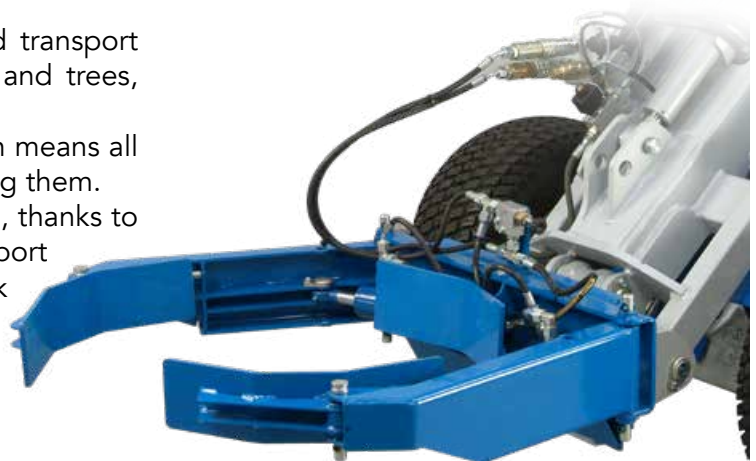

LANDSCAPE POT CLAMP

<http://tiny.cc/vaseclamp>

FEATURES & BENEFITS

- The easiest way to lift and transport potted or balled plants, trees, barrels, and more without causing damage.
- Excellent tool for nurseries and landscapers

The MultiOne pot clamp is designed to lift and transport round objects, such as potted or balled plants and trees, barrels, and more without causing damage. Grabbing force can be adjusted by a valve, which means all kinds of objects can be handled without damaging them. It is the ideal attachment for the nurseryman who, thanks to the small size of the Multione machine, can transport both the plant pots and the machine on the truck or trailer to make the unloading at the delivery place simply and quickly.

Model	Max load	Min Opening	Max Opening	Weight	Code
Landscape pot clamp	650 kg (1433 lbs)	25 cm (9.8 in)	120 cm (47.2 in)	80 kg (176 lbs)	C890721

Compatibility	1.1	2.3	4.2	5.2	5.3	6.3	7.2	8.4	8.5	11.6	11.9	EZ5	EZ7 EZ8
	Very compatible			Compatible			Not compatible						