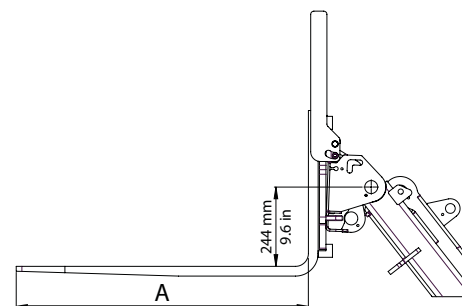

The pallet fork enables safe and quick handling of multiple sized pallets. The forks are forged from high strength steel, and are available in several lengths based on model size. The fork frame is designed to allow the width of the forks to be easily adjusted by as much as 1 m / 39 in (70 cm / 27.6 in on C895120). Optional bolt on back stop provides additional safety. MultiOne is an excellent machine for load handling thanks to the precise steering and drive control. Compared with a conventional forklift truck MultiOne is superior when working outdoors and on terrains, on all seasons.

Model	Forks Length (A)	Lifting Capacity ⁵	Width	Weight	Code
80 (frame + forks)	80 cm (31.5 in)	250 kg (551 lbs)	70 cm (27,6 in)	38 kg (84 lbs)	C895120
Frame (without forks) ¹	/	up to 1200 kg (2646 lbs)	100 cm (39,4 in)	31 kg (68 lbs)	C890330
Frame HD (without forks) ²	/	up to 2000 kg (4408 lbs)	100 cm (39,4 in)	43 kg (95 lbs)	C890335
90 (forks pair) ³	90 cm (35.4 in)	1000 kg (2204 lbs)	/	54 kg (119 lbs)	C890331
110 (forks pair) ³	110 cm (43.3 in)	1200 kg (2646 lbs)	/	68 kg (150 lbs)	C890332
120 (forks pair) ⁴	120 cm (47.3 in)	2000 kg (4408 lbs)	/	104 kg (230 lbs)	C890333